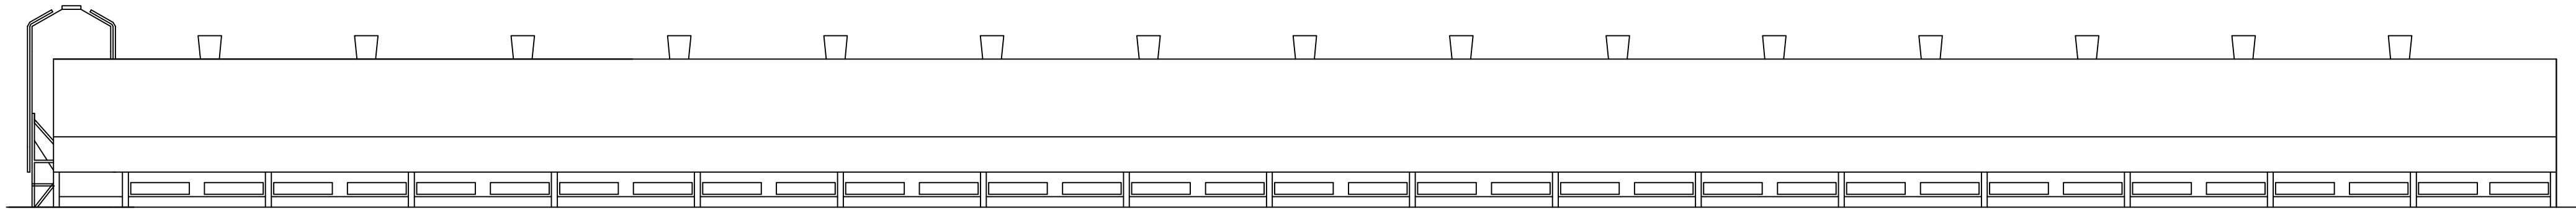

East Elevation

West Elevation

North Elevation

South Elevation

Floor Plan

**IAN PICK ASSOCIATES LTD**  
Specialist Agricultural & Rural Planning Consultants

Station Farm Offices  
Wansford Road  
Nafferton  
Driffield  
East Yorkshire  
YO25 8NJ  
  
T : 01377 253363  
E : mail@ianpick.co.uk  
W : www.ianpickassociates.co.uk

CLIENT  
B Owens  
Bryn Thomas  
Penybont  
Llandrindod Wells  
Powys  
LD1 5SW

JOB TITLE  
Proposed Poultry Units

DWG. TITLE  
Elevations and Plan A1

SCALE 1=200  
DRN IP

DWG. NUMBER  
IP/BO/04

DATE July 21  
REV -