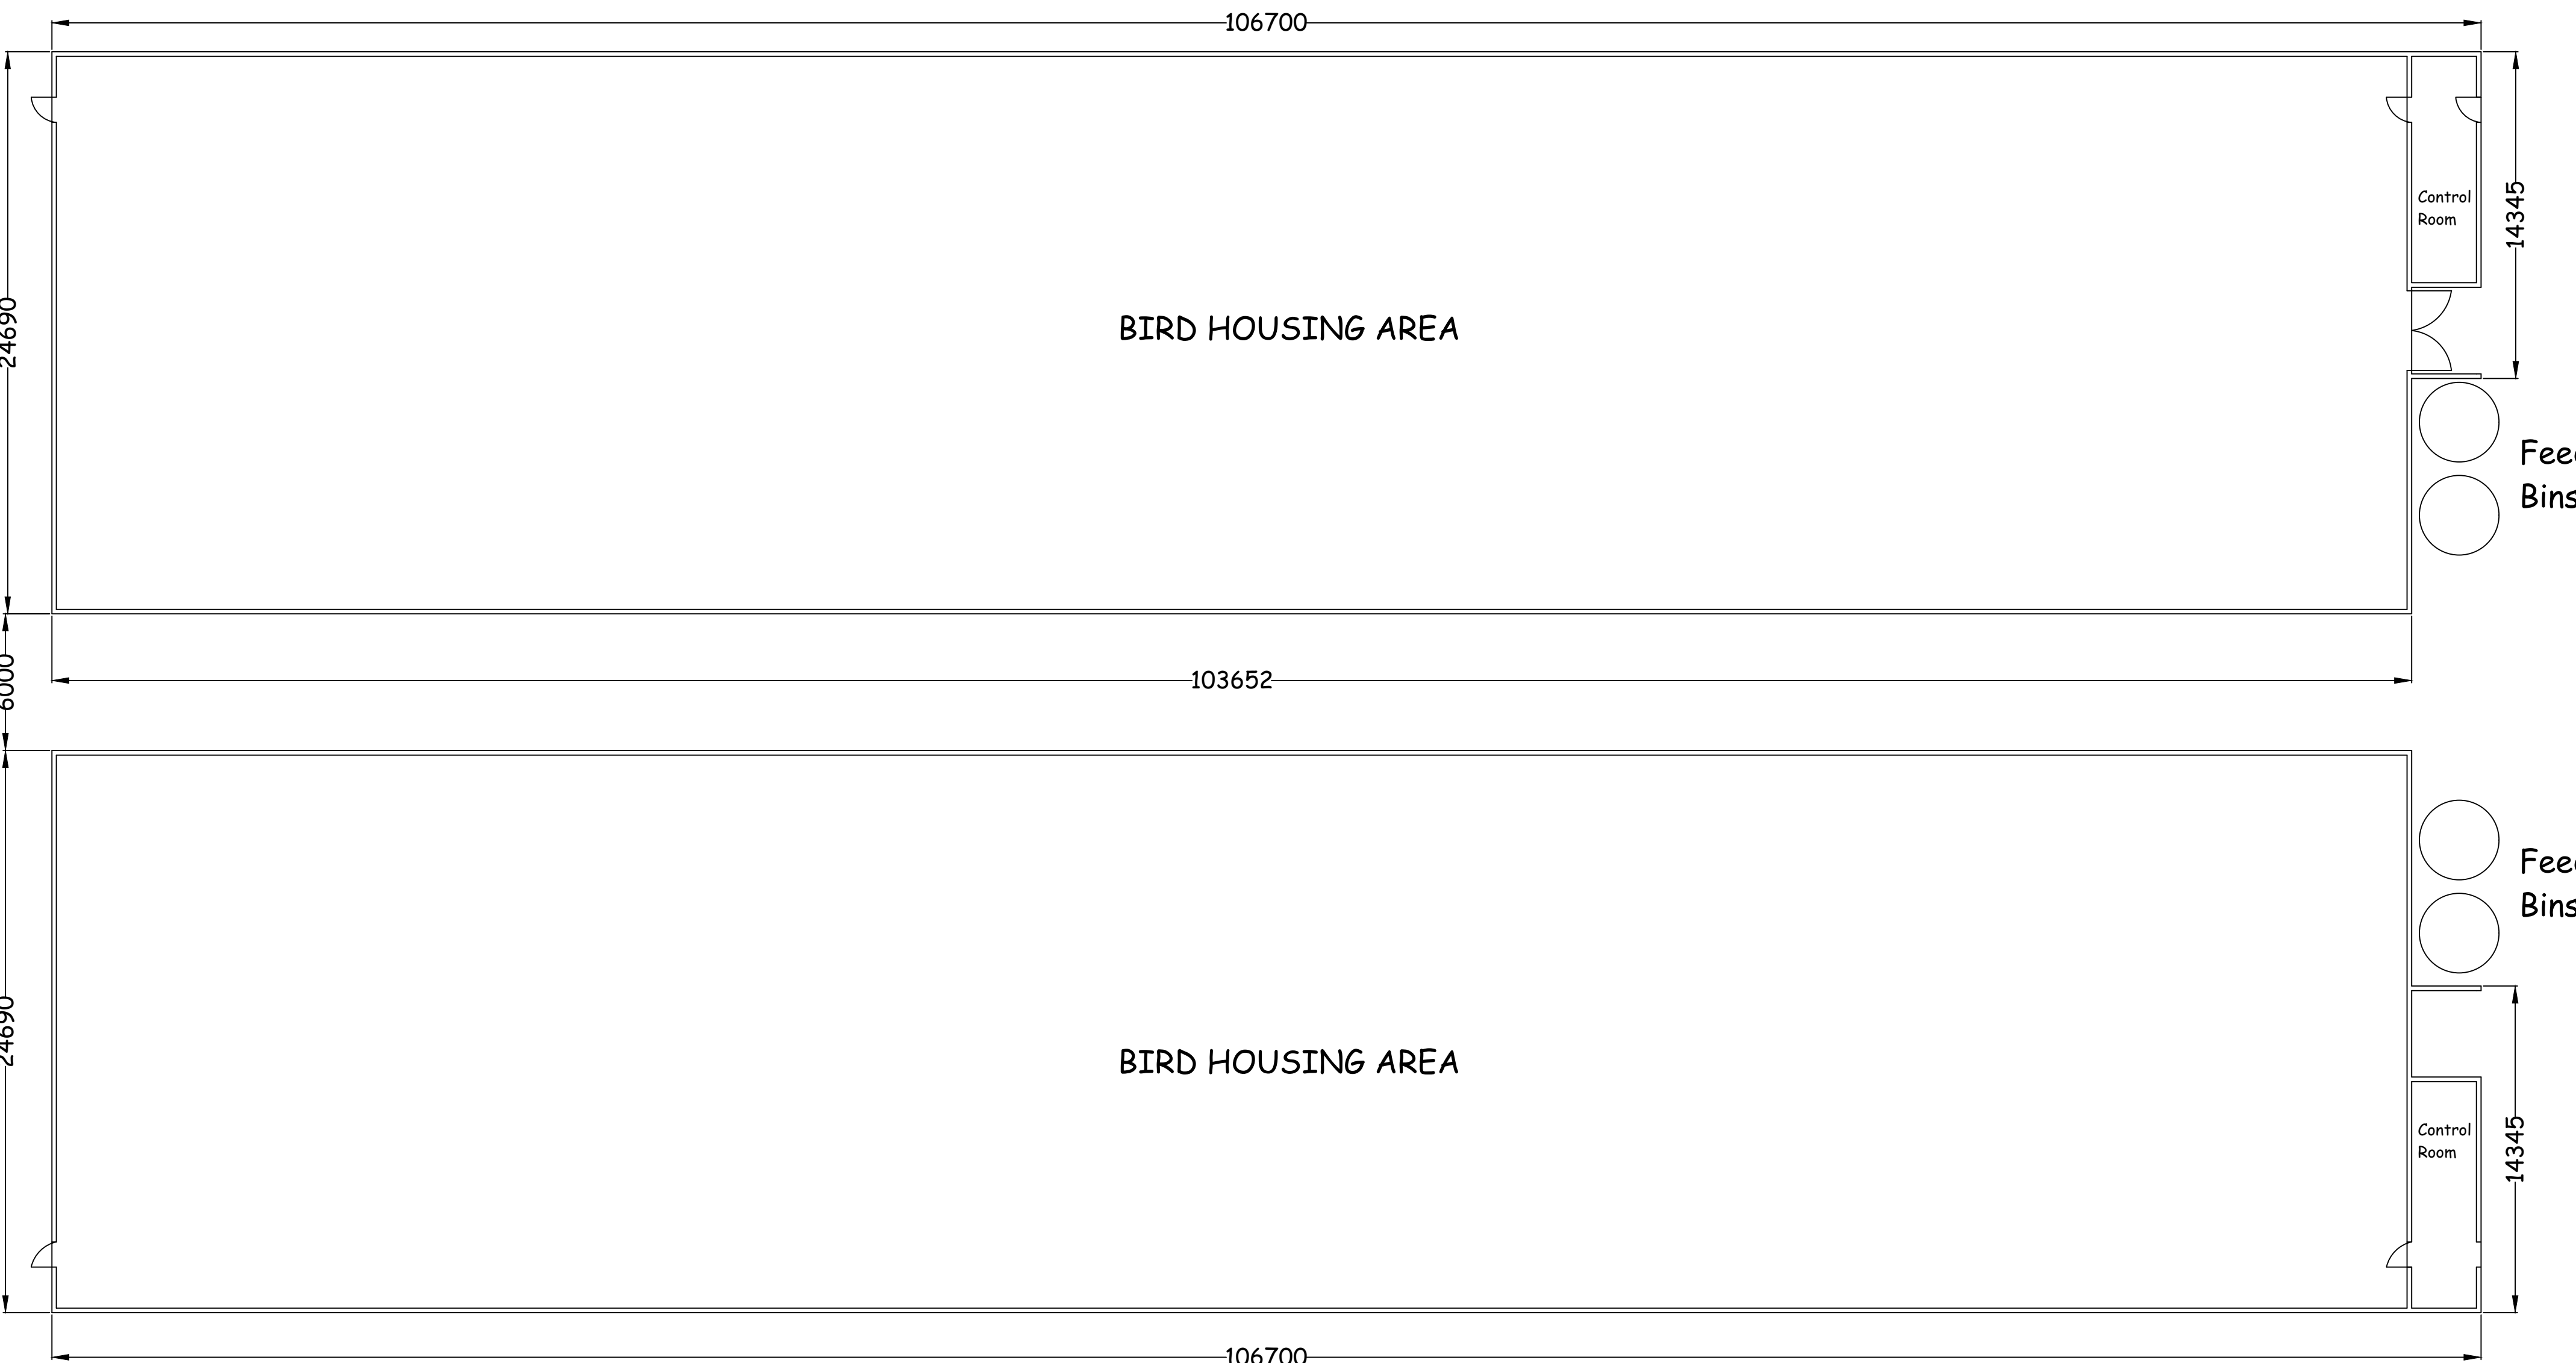

East Elevation

West Elevation

North Elevation

South Elevation

Floor Plan

**IAN PICK ASSOCIATES LTD**  
Specialist Agricultural & Rural Planning Consultants

Station Farm Offices  
Wansford Road  
Nafferton  
Driffield  
East Yorkshire  
YO25 8NJ  
  
T : 01377 253363  
E : mail@ianpick.co.uk  
W : www.ianpickassociates.co.uk

CLIENT  
B Owens  
Bryn Thomas  
Penybont  
Llandrindod Wells  
Powys  
LD1 5SW

JOB TITLE  
Proposed Poultry Units

DWG. TITLE  
Elevations and Plan A1

SCALE 1=200  
DRN IP

DWG. NUMBER  
IP/BO/04

DATE July 21  
REV -