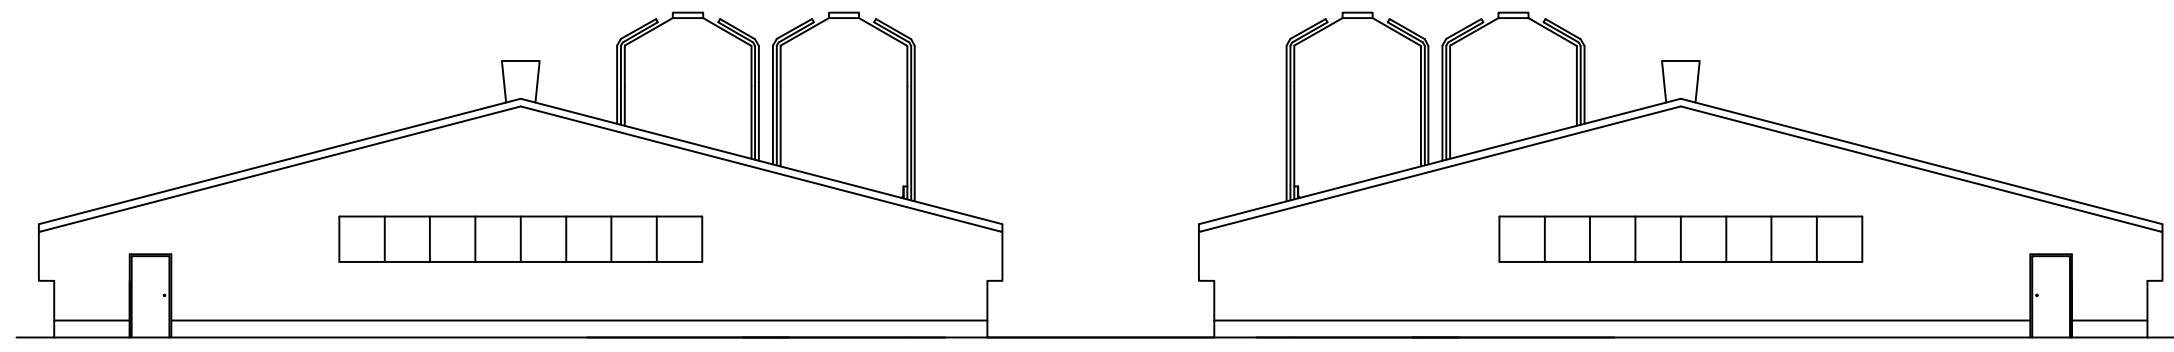

East Elevation

West Elevation

North Elevation

South Elevation

Floor Plan

**IAN PICK ASSOCIATES LTD**  
Specialist Agricultural & Rural Planning Consultants

Station Farm Offices  
Wansford Road  
Nafferton  
Driffield  
East Yorkshire  
YO25 8NJ  
  
T : 01377 253363  
E : mail@ianpick.co.uk  
W : www.ianpickassociates.co.uk

CLIENT  
B Owens  
Bryn Thomas  
Penybont  
Llandrindod Wells  
Powys  
LD1 5SW

JOB TITLE  
Proposed Poultry Units

DWG. TITLE  
Elevations and Plan A1

SCALE 1=200  
DRN IP

DWG. NUMBER  
IP/BO/04

DATE July 21  
REV -