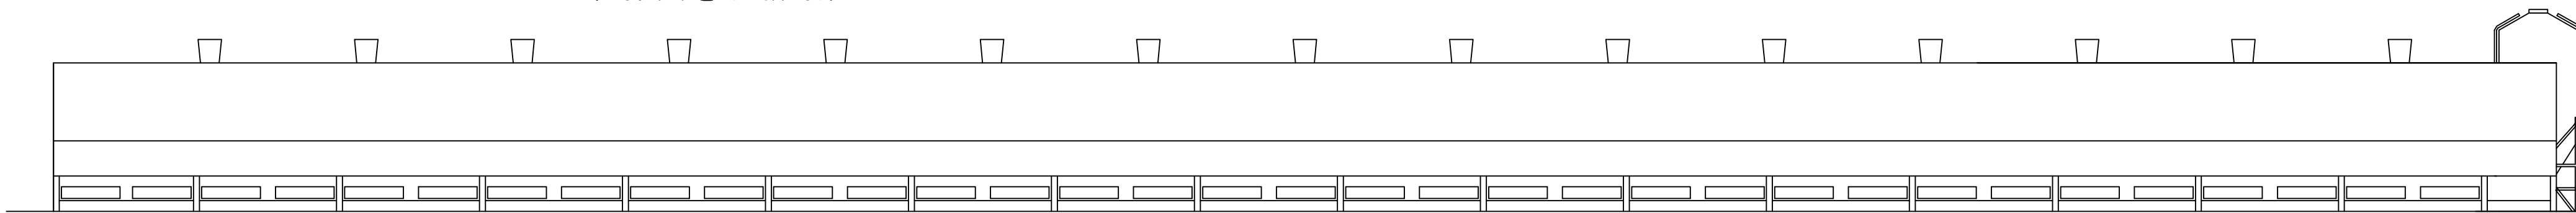

East Elevation

West Elevation

North Elevation

South Elevation

Floor Plan

**IAN PICK ASSOCIATES LTD**  
Specialist Agricultural & Rural Planning Consultants

Station Farm Offices  
Wansford Road  
Nafferton  
Driffield  
East Yorkshire  
YO25 8NJ  
  
T : 01377 253363  
E : mail@ianpick.co.uk  
W : www.ianpickassociates.co.uk

CLIENT  
B Owens  
Bryn Thomas  
Penybont  
Llandrindod Wells  
Powys  
LD1 5SW

JOB TITLE  
Proposed Poultry Units

DWG. TITLE  
Elevations and Plan A1

SCALE 1=200  
DRN IP

DWG. NUMBER  
IP/BO/04

DATE July 21  
REV -