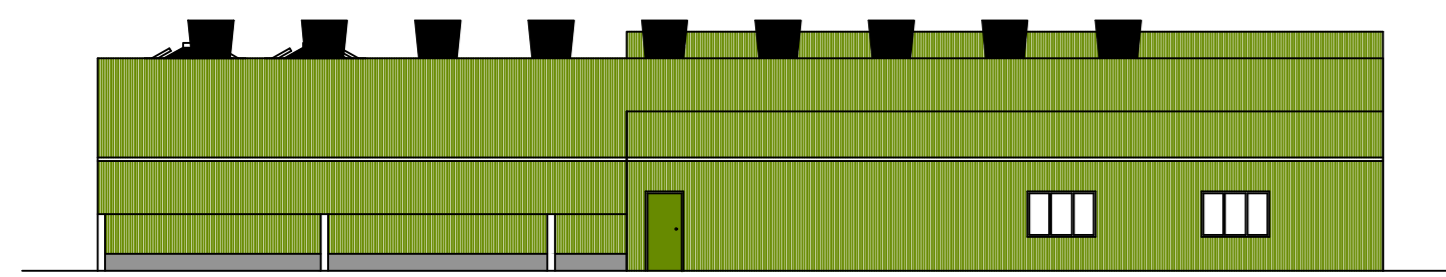

East Elevation

West Elevation

North Elevation

South Elevation

Station Farm Offices  
Wansford Road  
Nafferton  
Drifffield  
East Yorkshire  
YO25 8NJ

T : 01377 253363  
E : mail@ianpick.co.uk  
W : www.ianpickassociates.co.uk

CLIENT  
Aviagen Turkeys Ltd

JOB TITLE  
Poultry Unit Redevelopment at  
Pen Y Fridd, Saron, LL16 4SW

DWG. TITLE  
Elevations and Floor Plan A1

SCALE 1=200 DRN IP

DWG. NUMBER  
IP/ATL/04

DATE April 23 REV -