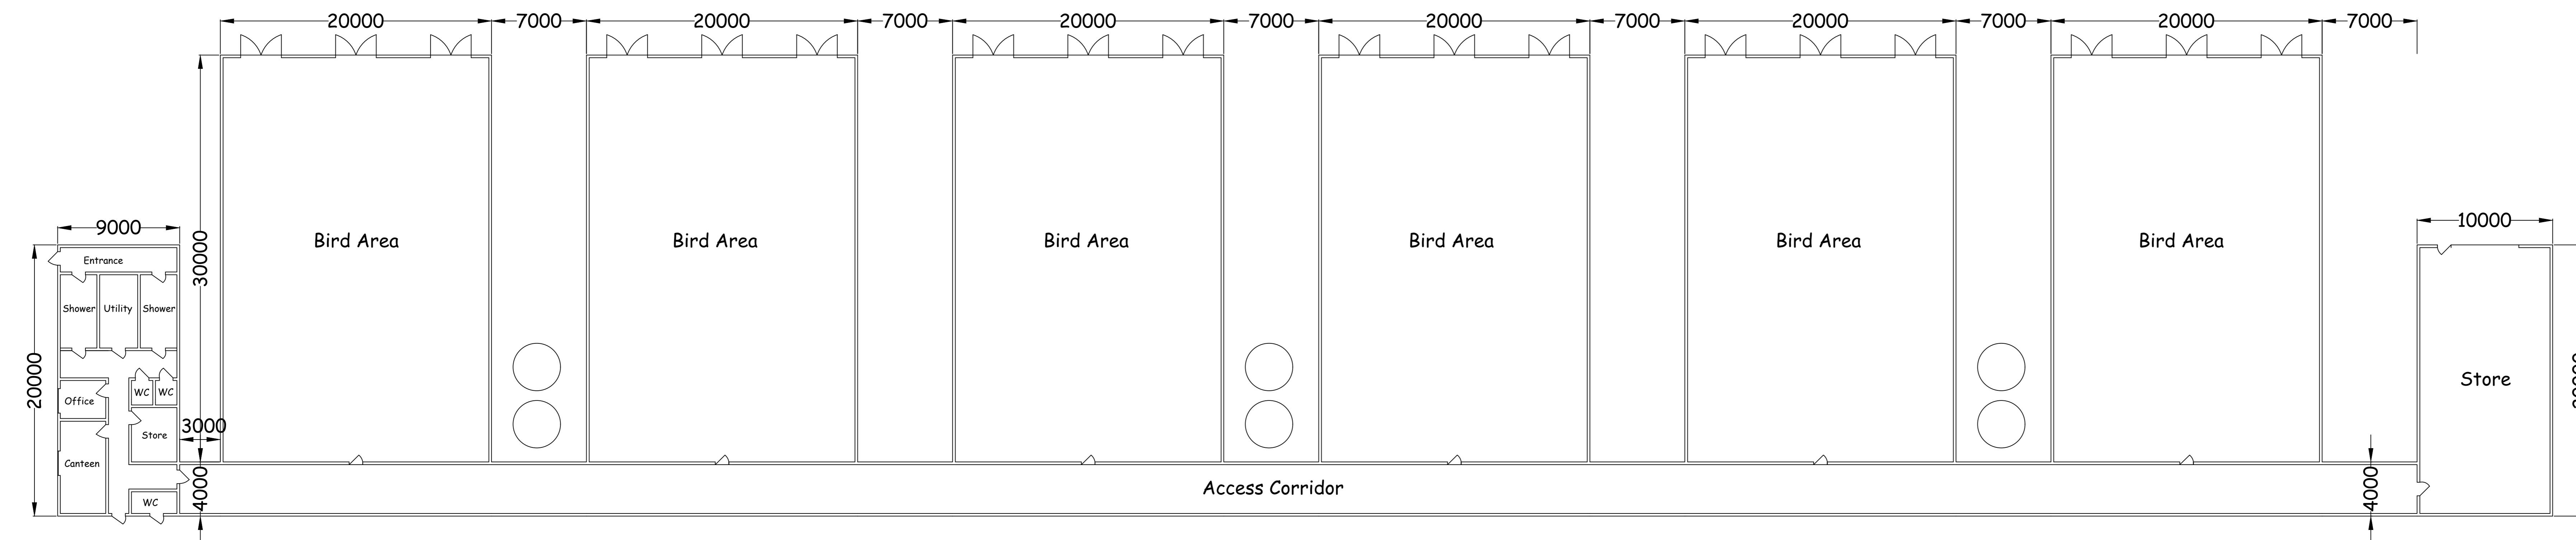

East Elevation

West Elevation

North Elevation

South Elevation

Station Farm Offices  
Wansford Road  
Nafferton  
Drifffield  
East Yorkshire  
YO25 8NJ

T : 01377 253363  
E : mail@ianpick.co.uk  
W : www.ianpickassociates.co.uk

CLIENT  
Aviagen Turkeys Ltd

JOB TITLE  
Poultry Unit Redevelopment at  
Pen Y Fridd, Saron, LL16 4SW

DWG. TITLE  
Elevations and Floor Plan A1

SCALE 1=200 DRN IP

DWG. NUMBER  
IP/ATL/04

DATE April 23 REV -