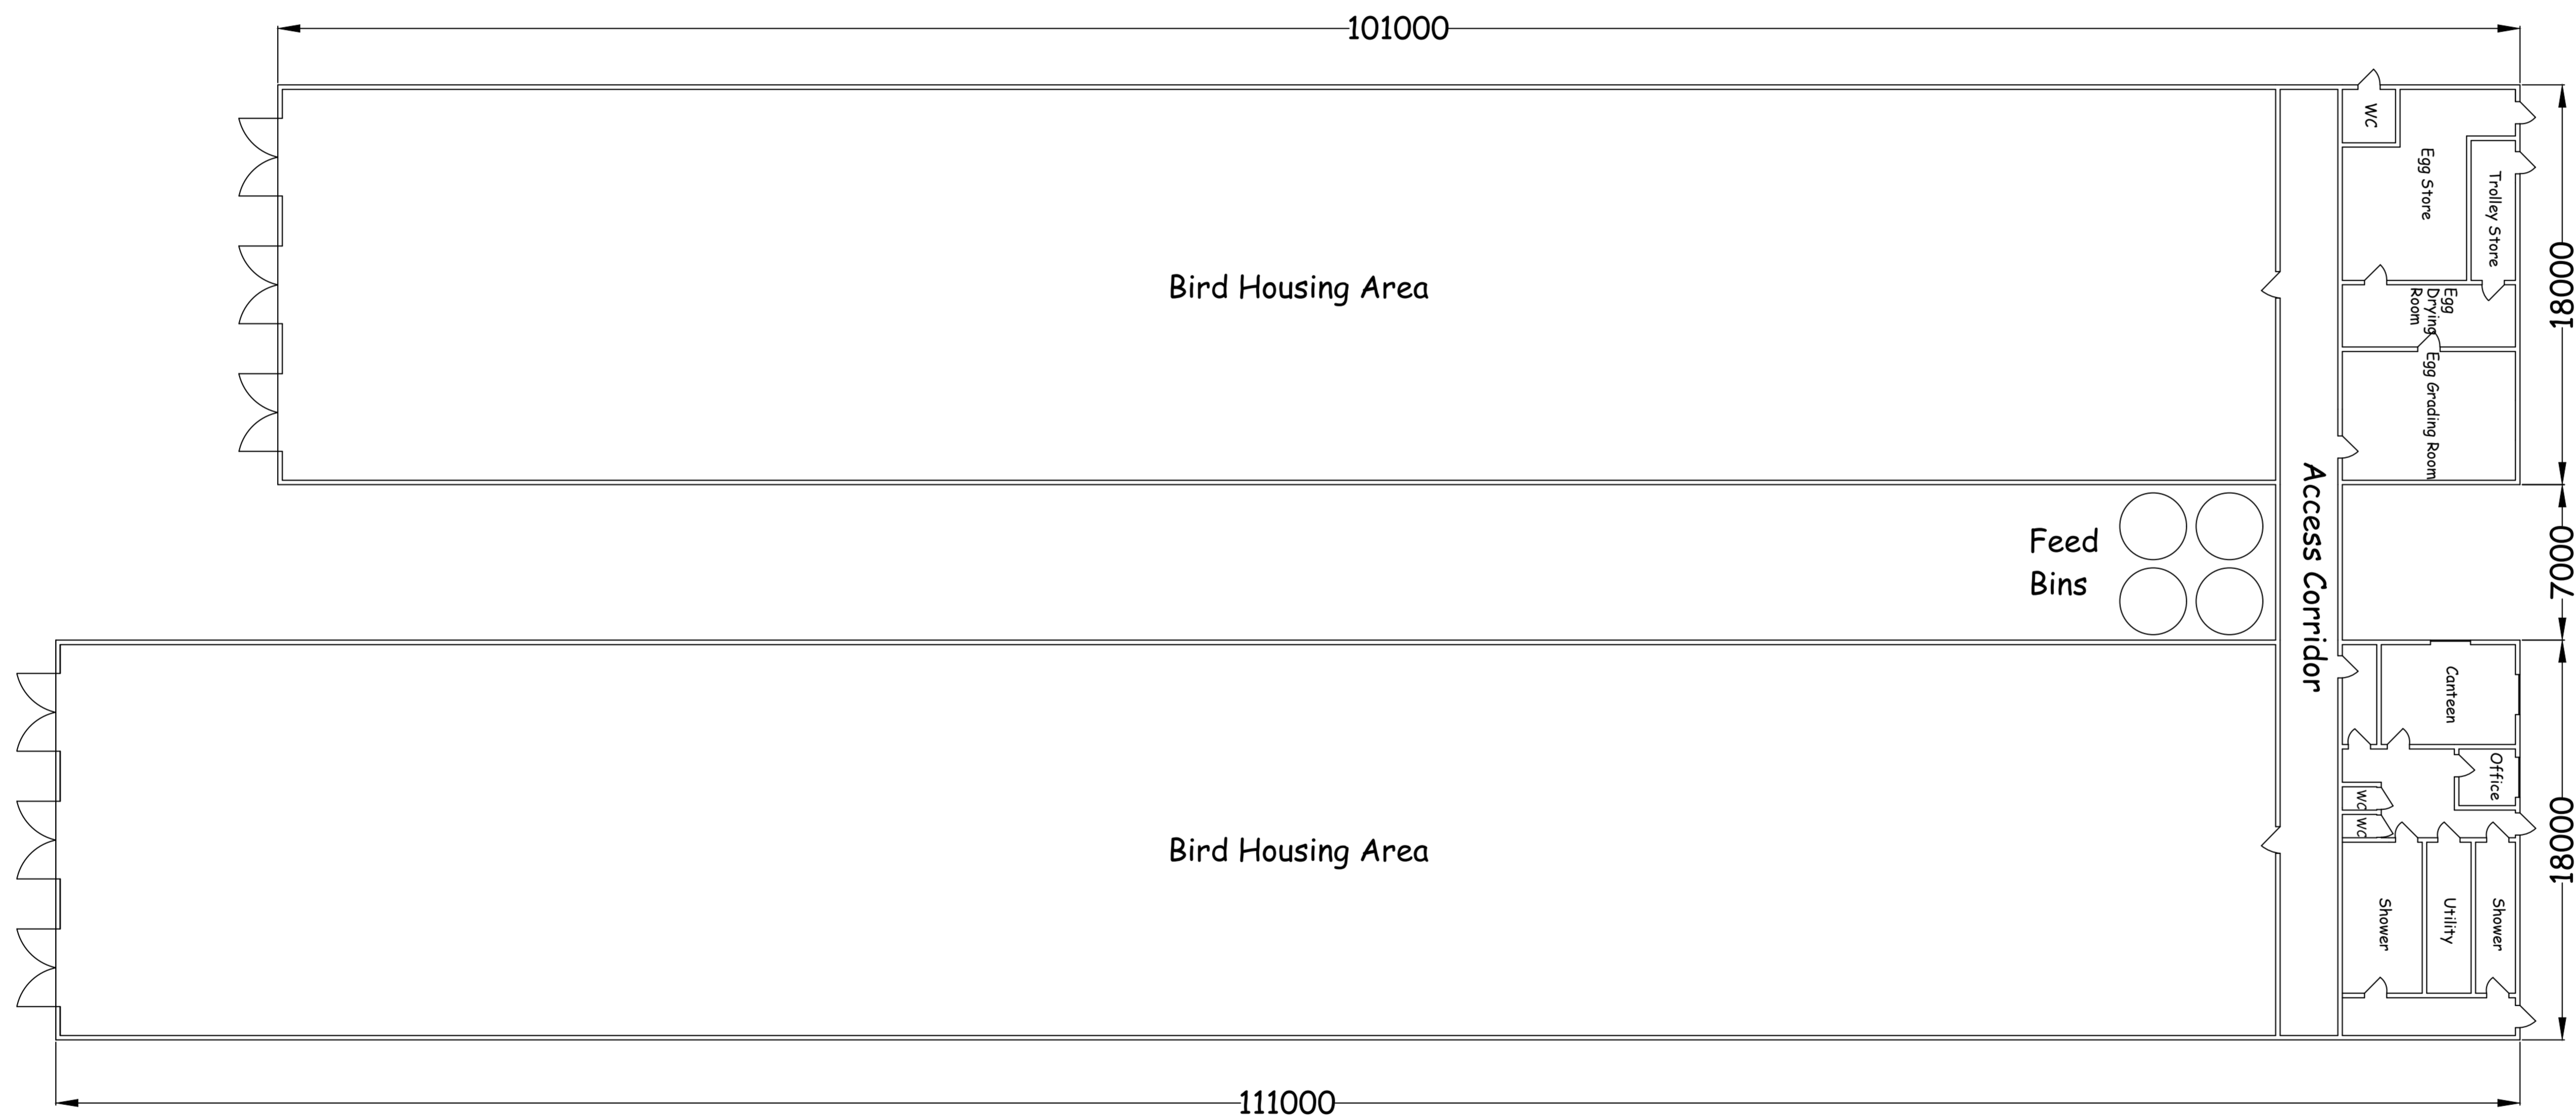

IAN PICK ASSOCIATES LTD
Specialist Agricultural & Rural Planning Consultants

Station Farm Offices
Wansford Road
Nafferton
Driffield
East Yorkshire
YO25 8NJ

T : 01377 253363
E : mail@ianpick.co.uk
W : www.ianpickassociates.co.uk

CLIENT
Aviagen Turkeys Ltd

JOB TITLE

Poultry Unit Redevelopment at
Byrn Golau, Saron, LL16 4TH

DWG. TITLE

Proposed Floor Plans A1

SCALE 1=200   DRN IP

DWG. NUMBER

IP/ATL/05

DATE April 23   REV -

Bird Housing Area

Bird Housing Area

Feed
Bins

Access Corridor

101000

18000

7000

18000

111000

Floor Plan